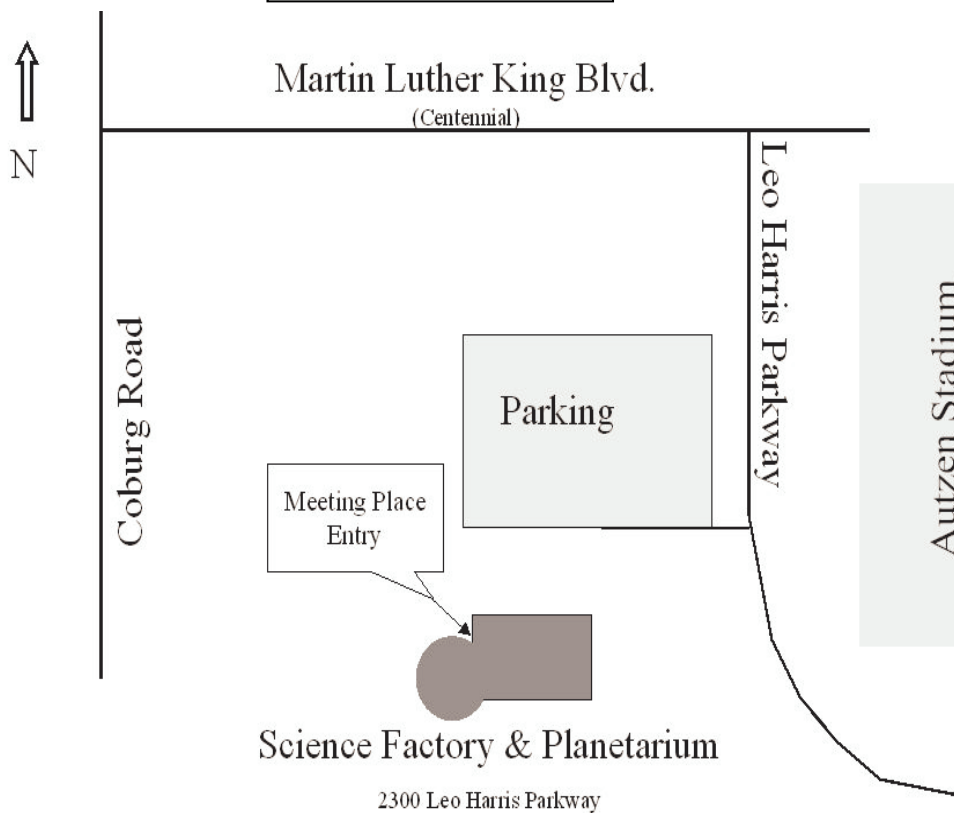

The Science Factory is at 2300 Leo Harris Parkway, behind Autzen Stadium.

Check EAS WEB site for up to the minute Information

November 1	November 8	November 15	November 23
New Moon	First Quarter	Full Moon	Last Quarter
Sunset: 5:01 PM	Sunset: 4:53 PM	Sunset: 4:45 PM	Sunset: 4:39 PM
Sunrise 6:49 AM	Sunrise 6:58 AM	Sunrise 7:07 AM	Sunrise 7:18 AM
Mercury	Mercury	Mercury	Mercury
Venus	Venus	Venus	Venus
Mars Rise 5:16 PM	Mars	Mars	Mars Rise 5:58 PM
Jupiter Rise 8:28 AM	Jupiter	Jupiter	Jupiter Rise 5:205 AM
Saturn Rise 11:03 PM	Saturn	Saturn	Saturn Rise 09:38 PM
Uranus Rise	Uranus	Uranus	Uranus
Neptune	Neptune	Neptune	Neptune

All times are for Eugene, Oregon Latitude 44° 3' 8" Longitude 123° 5' 8" for listed Date

Magazine subscriptions go to Richard Boyd: checkerkit@comcast.net

Join the user List! Keep in-touch with Members and Events!

<http://eugeneastro.org/mailman/listinfo/org.eugeneastro.gen>

IO – November 2005
www.eugeneastro.org

Science Factory & Planetarium

2300 Leo Harris Parkway

Map to Eugene Astronomical Society's
Monthly Meetings in Eugene, Oregon